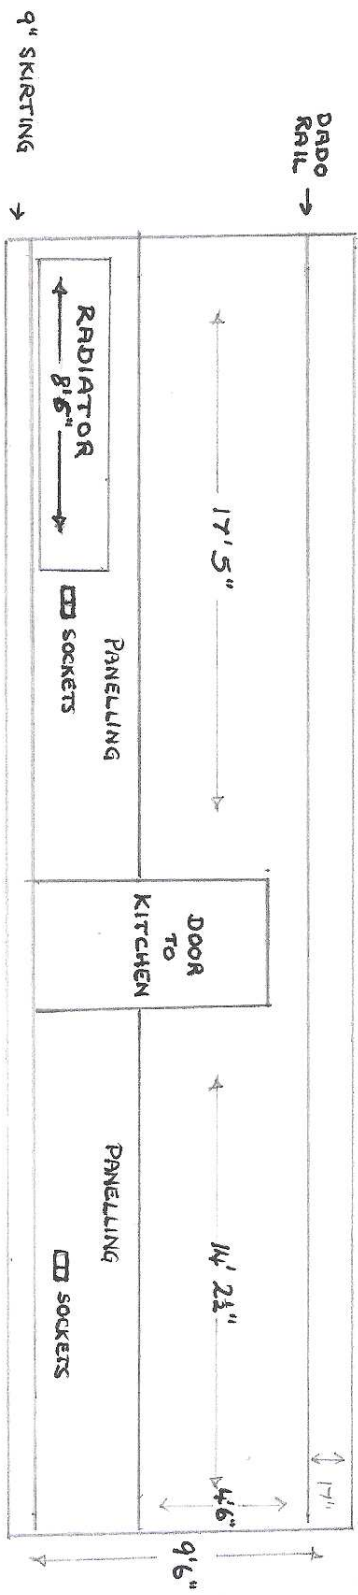

DOWNSTAIRS MAIN ROOM GALLERY WALL "D"

SCALE: 1/2 cm to 1 FOOT